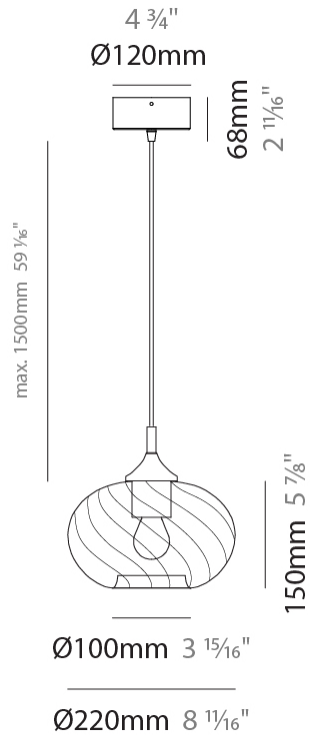

PARIGI CIPOLLA MONOPOINT SUSPENSION

D141085-

base number   Finish
Options

1. To build a product code in our configurator select the specify button on the base model # product page
2. To build a manual product code on this datasheet choose from the options listed below in blue font and add the suffix to the base model #

GENERAL

Series: Parigi
Subseries: Parigi Cipolla Monopoint
Brand: Cangini & Tucci
Division: Design
Mounting Type: Suspension
Mounting Location: Ceiling
Subcategory: Pendant

PHYSICAL

Shape: Sphere
Diameter (mm): 220
Diameter (in): 8 ¹¹/₁₆
Height (mm): 150
Height (in): 5 ⁷/₈
Max. Overall Height (mm): 1650
Max. Overall Height (in): 64 ¹⁵/₁₆
Light Distribution: Omnidirectional
Weight (kg): 1.10
Weight (lbs): 2.43
Fixture Finish: [AMB / GRN / PNK / RUB / SKB / SMK / TOB / TRA](#)
Holder Finish: CHR
Fixture Material: Glass / Metal
Cable Details: 1500mm Cable

ELECTRICAL

Number of Lamps: 1
Lamp Type: LED Retrofit
Bulb Included: Bulb Not Included
Max. Wattage Per Lamp (W): 8
Lamp Base: E26
Input Voltage (V): 120
Upon Request: 277Vac / GU24

LED

OPTICAL

RATINGS AND CERTIFICATIONS

Certified By: Certified for North American Standards
IP rating: IP20

PROJECT	_____
TYPE	_____
SPECIFIER	_____
QUANTITY	_____
DATE	_____