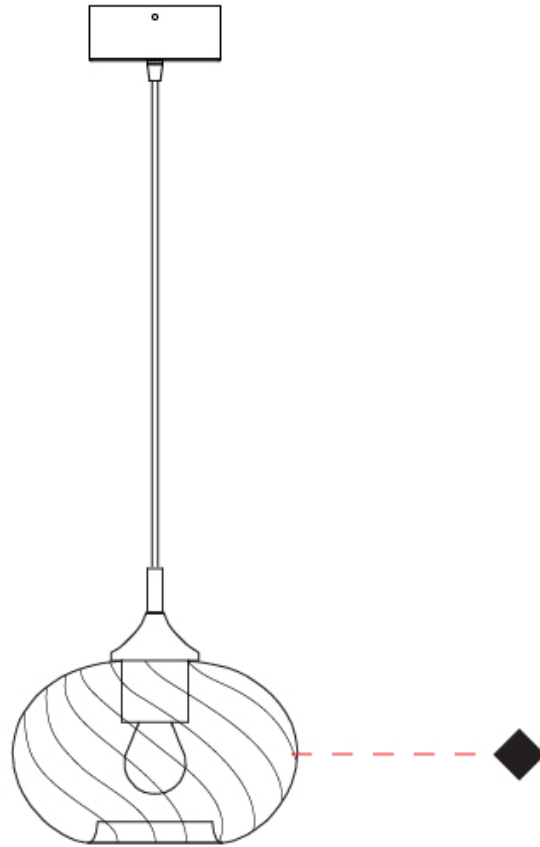

PARIGI CIPOLLA MONOPOINT SUSPENSION

D141085-

PROJECT

TYPE

SPECIFIER

QUANTITY

DATE

D