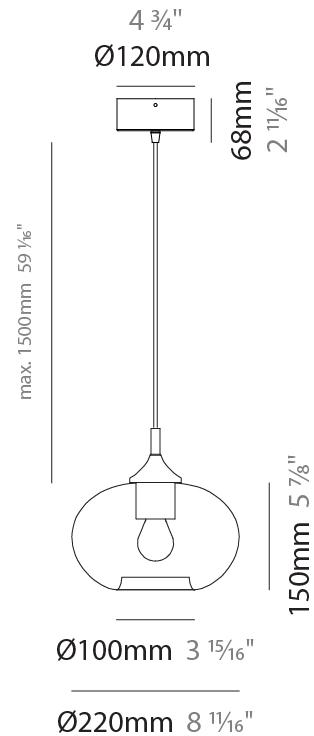

PROJECT	
TYPE	
SPECIFIER	
QUANTITY	
DATE	

PARIGI CIPOLLA MONOPOINT SUSPENSION

D141076-

base number   Finish
Options

1. To build a product code in our configurator select the specify button on the base model # product page
2. To build a manual product code on this datasheet choose from the options listed below in blue font and add the suffix to the base model #

GENERAL

Series: Parigi
Subseries: Parigi Cipolla Monopoint
Brand: Cangini & Tucci
Division: Design
Mounting Type: Suspension
Mounting Location: Ceiling
Subcategory: Pendant

PHYSICAL

Shape: Sphere
Diameter (mm): 220
Diameter (in): 8 ¹¹/₁₆
Height (mm): 150
Height (in): 5 ⁷/₈
Max. Overall Height (mm): 1650
Max. Overall Height (in): 64 ¹⁵/₁₆
Light Distribution: Omnidirectional
Weight (kg): 1.10
Weight (lbs): 2.43
Fixture Finish: [AMB / GRN / PNK / RUB / SKB / SMK / TOB / TRA](#)
Holder Finish: CHR
Fixture Material: Glass / Metal
Cable Details: 1500mm Cable

ELECTRICAL

Number of Lamps: 1
Lamp Type: LED Retrofit
Bulb Included: Bulb Not Included
Max. Wattage Per Lamp (W): 8
Lamp Base: E26
Input Voltage (V): 120
Upon Request: 277Vac / GU24

LED

OPTICAL

RATINGS AND CERTIFICATIONS

Certified By: Certified for North American Standards
IP rating: IP20