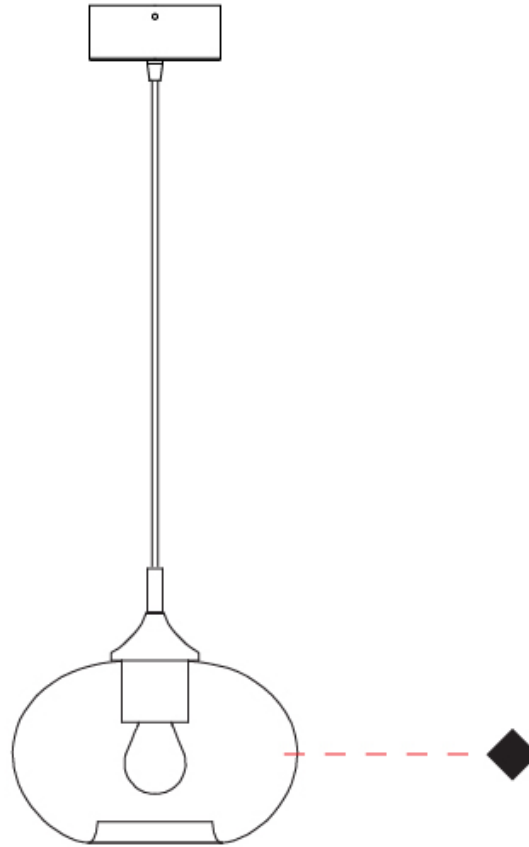

PARIGI CIPOLLA MONOPOINT SUSPENSION

D141076-

PROJECT _____

TYPE _____

SPECIFIER _____

QUANTITY _____

DATE _____

D